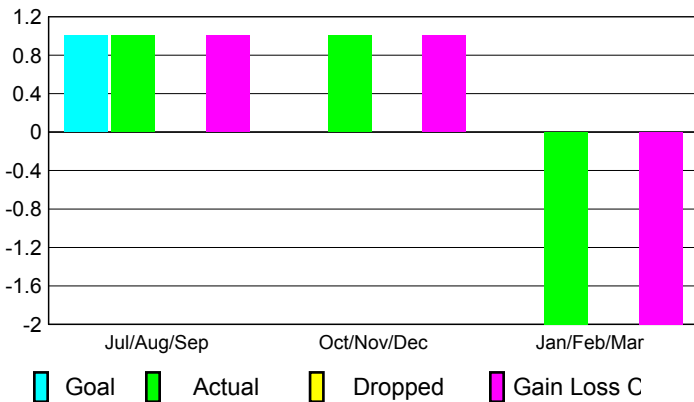

2008-2009 GMT Quarterly Report for District (or Undistricted) **District 40 N**

GMT: **Kenneth C Schwols**

Location: **NEW MEXICO**

GMT CA: **1 & 2**

CLUBS

Club Results 2008-2009

Clubs 2007-2008

Month	New Club Goal	Actual New Clubs	Actual Dropped Clubs	Gain/Loss of Clubs	Gain/Loss of Clubs
Jul/Aug/Sep	1	1	0	1	0
Oct/Nov/Dec	0	1	0	1	0
Jan/Feb/Mar	0	-2	0	-2	0
Totals	1	0	0	0	0

Club Results 2008-2009

Goal, New, Dropped, Gain/Loss