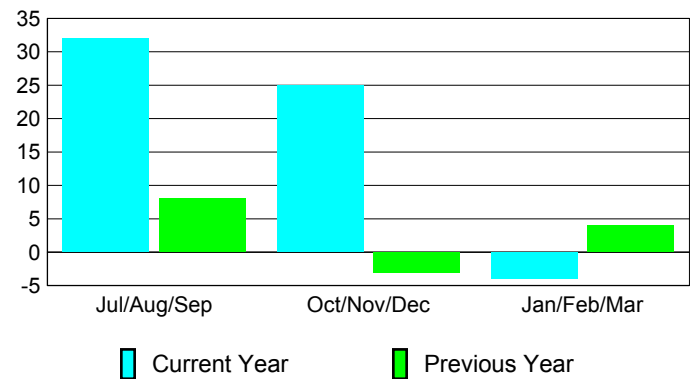

Comparison of Membership Gain/Loss

Current Year Compared to the Previous Year