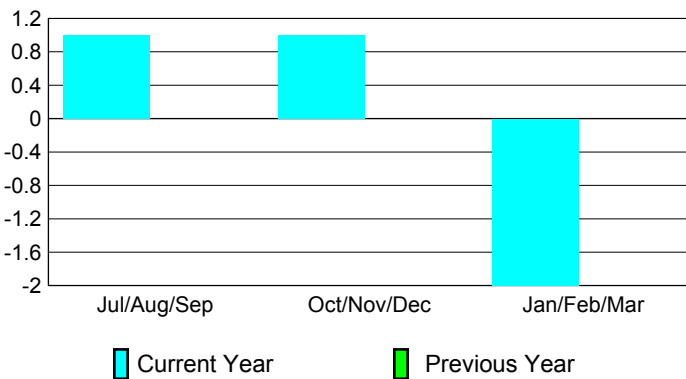

Comparison of Club Gain/Loss

Current Year Compared to the Previous Year